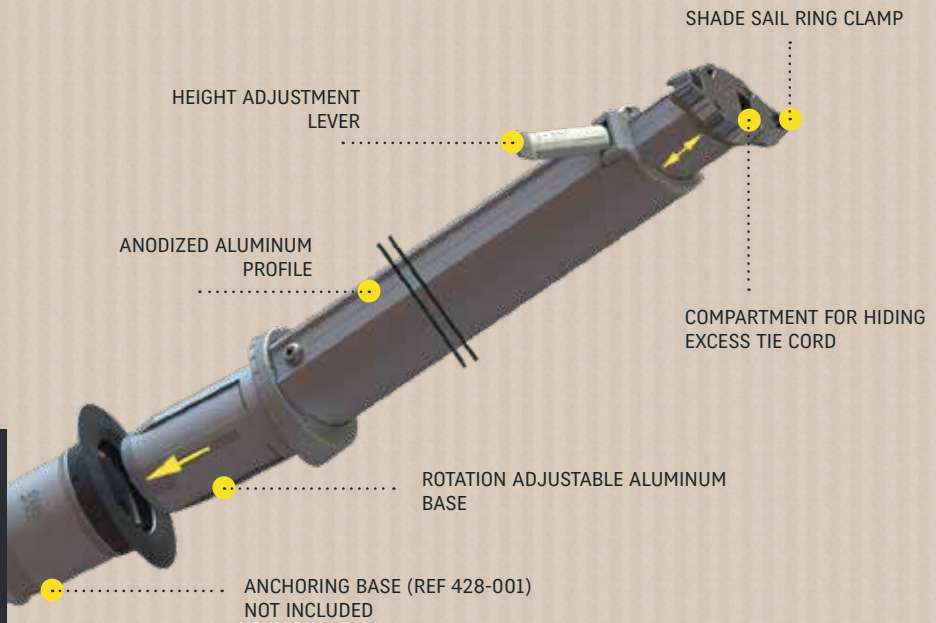

REF **428-011**

SHADE SAIL POLE

TELESCOPIC, IN ANODIZED ALUMINUM
TO BE INSERTED INTO THE GARD&ROCK ANCHORING BASE

Actual product may differ from photos

WITH GARD&ROCK POSTS, IT IS QUICK AND EASY
TO INSTALL SHADE SAILS ANYWHERE IN YOUR
OUTDOOR SPACE TERRACE, LAWN, VERANDA,
SWIMMING POOL, ETC.

REF **428-011**

Actual product may differ from photos

Our patented system offers removable anchoring so you can adapt your layout or free up your space in an instant. Its telescopic pole can be adjusted to the desired height.

Stylist and sturdy, you will enjoy a high-quality product, designed in France. An essential accessory for spending great times in optimal conditions.

PRODUCT DETAILS

- ➔ QUICK TO INSTALL & REMOVE
- ➔ TELESCOPIC FUNCTION UP TO 2.3 M (7.5FT)
- ➔ CUSTOMIZABLE GAZEBO FUNCTION
- ➔ ANODIZED ALUMINUM
- ➔ STYLE AND QUALITY

DIMENSIONS

WEIGHT

3,7 

PACKAGING

COVER INCLUDED

TO BE INSERTED INTO

THE GARD&ROCK ANCHORING BASE (428-001 NOT INCLUDED)

SHADE SAIL POLE