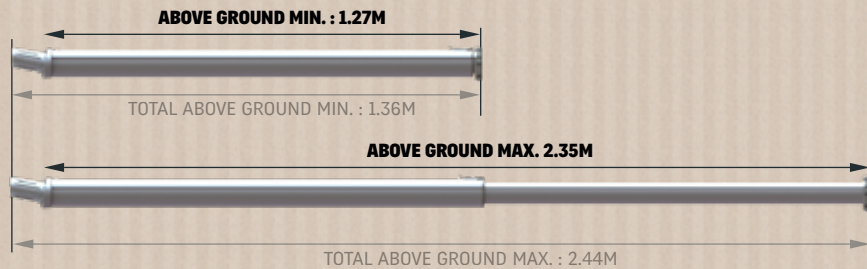

REF **428-011**

SHADE SAIL POLE

TELESCOPIC, IN ANODIZED ALUMINUM
TO BE INSERTED INTO THE GARD&ROCK ANCHORING BASE

Actual product may differ from photos

WITH GARD&ROCK POSTS, IT IS QUICK AND EASY
TO INSTALL SHADE SAILS ANYWHERE IN YOUR
OUTDOOR SPACE TERRACE, LAWN, VERANDA,
SWIMMING POOL, ETC.

REF **428-011**

Actual product may differ from photos

Our patented system offers removable anchoring so you can adapt your layout or free up your space in an instant. Its telescopic pole can be adjusted to the desired height.

Stylist and sturdy, you will enjoy a high-quality product, designed in France. An essential accessory for spending great times in optimal conditions.

PRODUCT DETAILS

- ➔ QUICK TO INSTALL & REMOVE
- ➔ TELESCOPIC FUNCTION UP TO 2.3 M (7.5FT)
- ➔ CUSTOMIZABLE GAZEBO FUNCTION
- ➔ ANODIZED ALUMINUM
- ➔ STYLE AND QUALITY

DIMENSIONS

WEIGHT

3,7 

PACKAGING

COVER INCLUDED

TO BE INSERTED INTO

THE GARD&ROCK ANCHORING BASE (428-001 NOT INCLUDED)

SHADE SAIL POLE