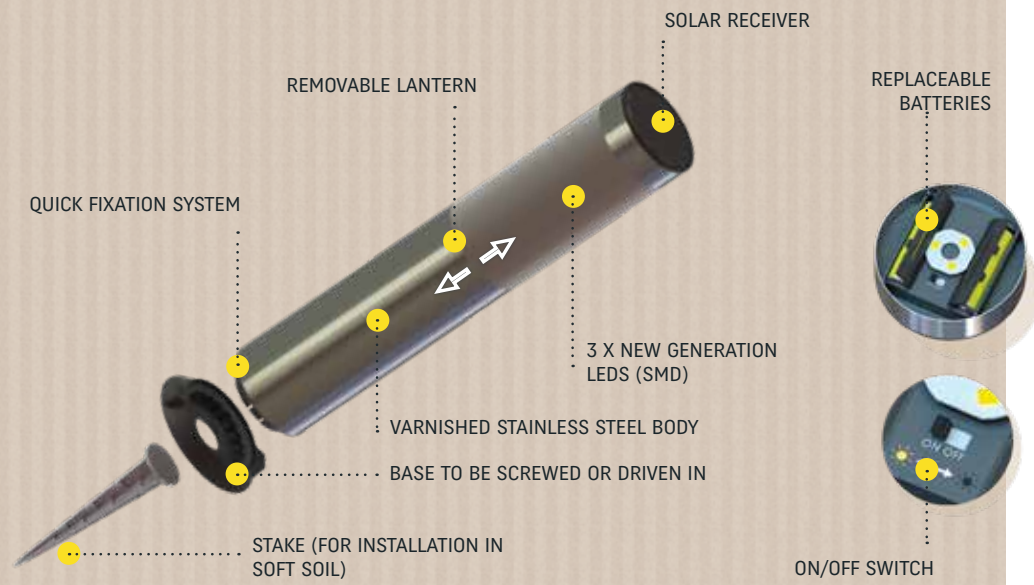

REF **428-005**

SOLAR SPOTLIGHT

TO BE CLIPPED INTO THE ANCHORING BASE
OR IT OWN BASE FIXED TO THE GROUND

Actual product may differ from photos

ADD A DECORATIVE TOUCH TO YOUR GARDEN
AND ENJOY QUALITY, AFFORDABLE LIGHTING.
WITH THE PATENTED GROUND CLIP SYSTEM,
THEY ARE EASY TO INSTALL AND REMOVE WITH
NO HOUSEHOLD POWER NEEDED !

REF **428-005**

Actual product may differ from photos

The Gard&Rock solar spotlight is made of varnished stainless steel to ensure its attractive appearance lasts over time. Measuring 41 cm above the ground and with a diameter of 8 cm, you will enjoy a modern, clean design that blends seamlessly into your garden, in harmony with nature. The spotlight can be clipped into the Gard&Rock anchoring base to ensure precise installation and removal of your lighting.

PRODUCT DETAILS

- QUALITY LIGHTING
- NO HOUSEHOLD POWER NEEDED
- SOLAR ENERGY
- DETACHABLE LANTERN FUNCTION
- GROUND CLIP SYSTEM

DIMENSIONS

TECHNICAL CHARACTERISTICS

Battery	2x AAA Ni-Mh 1000mAh
Light source	3x SMD LEDs
Ingress protection rating	IP44
Lumens	15 max
Regulation	CE / ROHS

WEIGHT

0,8

PACKAGING

TO BE CLIPPED INTO

THE GARD&ROCK ANCHORING BASE (428-001 NOT INCLUDED) OR INTO ITS OWN BASE (ON SOFT OR HARD SOIL)

SOLAR SPOTLIGHT