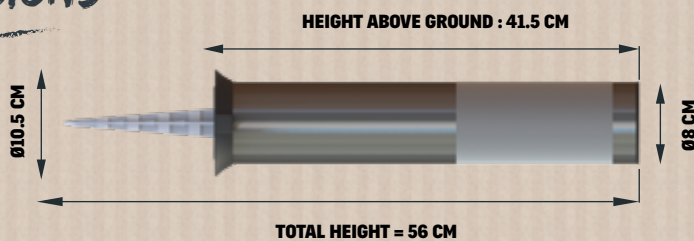

REF **428-005**

SOLAR SPOTLIGHT

TO BE CLIPPED INTO THE ANCHORING BASE
OR IT OWN BASE FIXED TO THE GROUND

Actual product may differ from photos

ADD A DECORATIVE TOUCH TO YOUR GARDEN
AND ENJOY QUALITY, AFFORDABLE LIGHTING.
WITH THE PATENTED GROUND CLIP SYSTEM,
THEY ARE EASY TO INSTALL AND REMOVE WITH
NO HOUSEHOLD POWER NEEDED !

REF **428-005**

Actual product may differ from photos

The Gard&Rock solar spotlight is made of varnished stainless steel to ensure its attractive appearance lasts over time. Measuring 41 cm above the ground and with a diameter of 8 cm, you will enjoy a modern, clean design that blends seamlessly into your garden, in harmony with nature. The spotlight can be clipped into the Gard&Rock anchoring base to ensure precise installation and removal of your lighting.

PRODUCT DETAILS

- QUALITY LIGHTING
- NO HOUSEHOLD POWER NEEDED
- SOLAR ENERGY
- DETACHABLE LANTERN FUNCTION
- GROUND CLIP SYSTEM

DIMENSIONS

TECHNICAL CHARACTERISTICS

Battery	2x AAA Ni-Mh 1000mAh
Light source	3x SMD LEDs
Ingress protection rating	IP44
Lumens	15 max
Regulation	CE / ROHS

WEIGHT

0,8

PACKAGING

TO BE CLIPPED INTO

THE GARD&ROCK ANCHORING BASE (428-001 NOT INCLUDED) OR INTO ITS OWN BASE (ON SOFT OR HARD SOIL)

SOLAR SPOTLIGHT